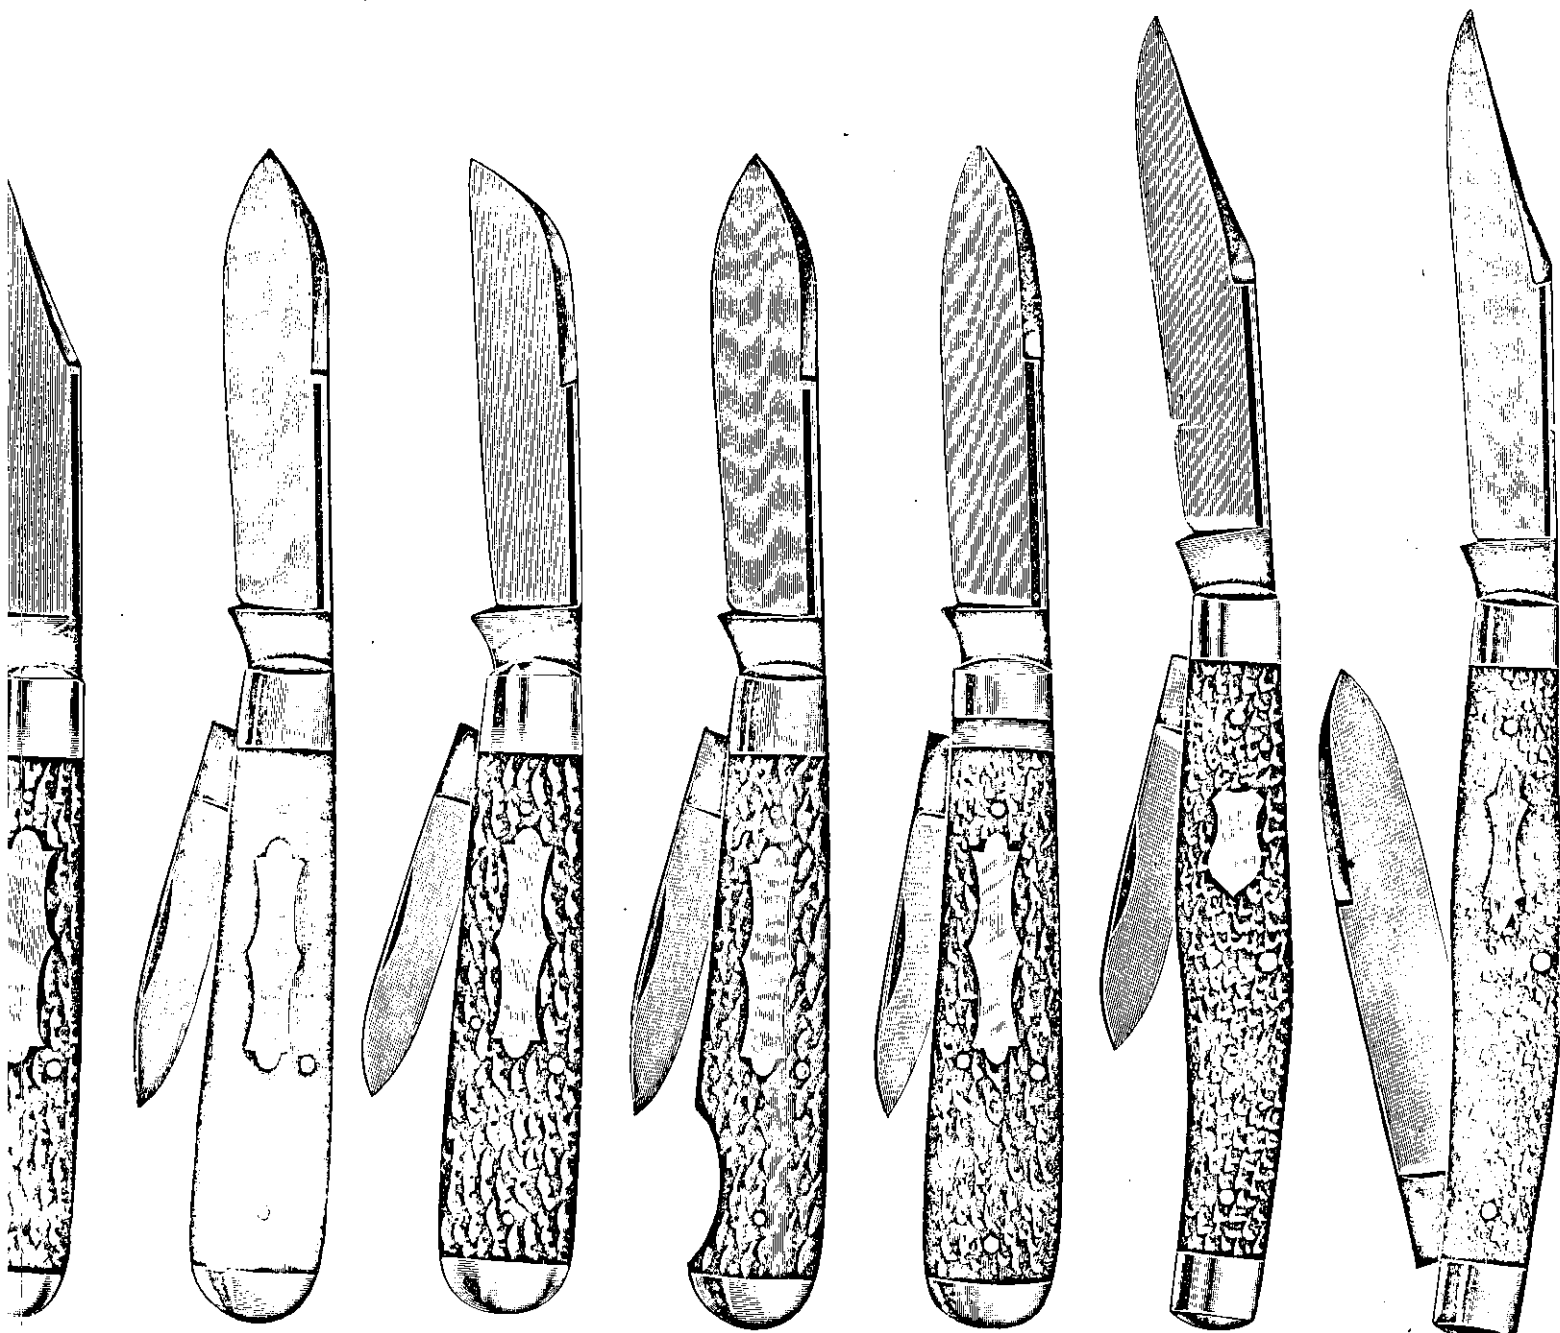

52691 U. P.

SWORD BRAND

 POCKET KNIVES

American Standard Sword Brand Pocket Knives—Highest Quality Steel Blades, Specially Tempered and Ground to a Keen Cutting Edge—All Master Blades Mirror polished. Every Sword Brand Knife is Brass Lined and Has Nickel Silver Caps, Bolsters and Shield.