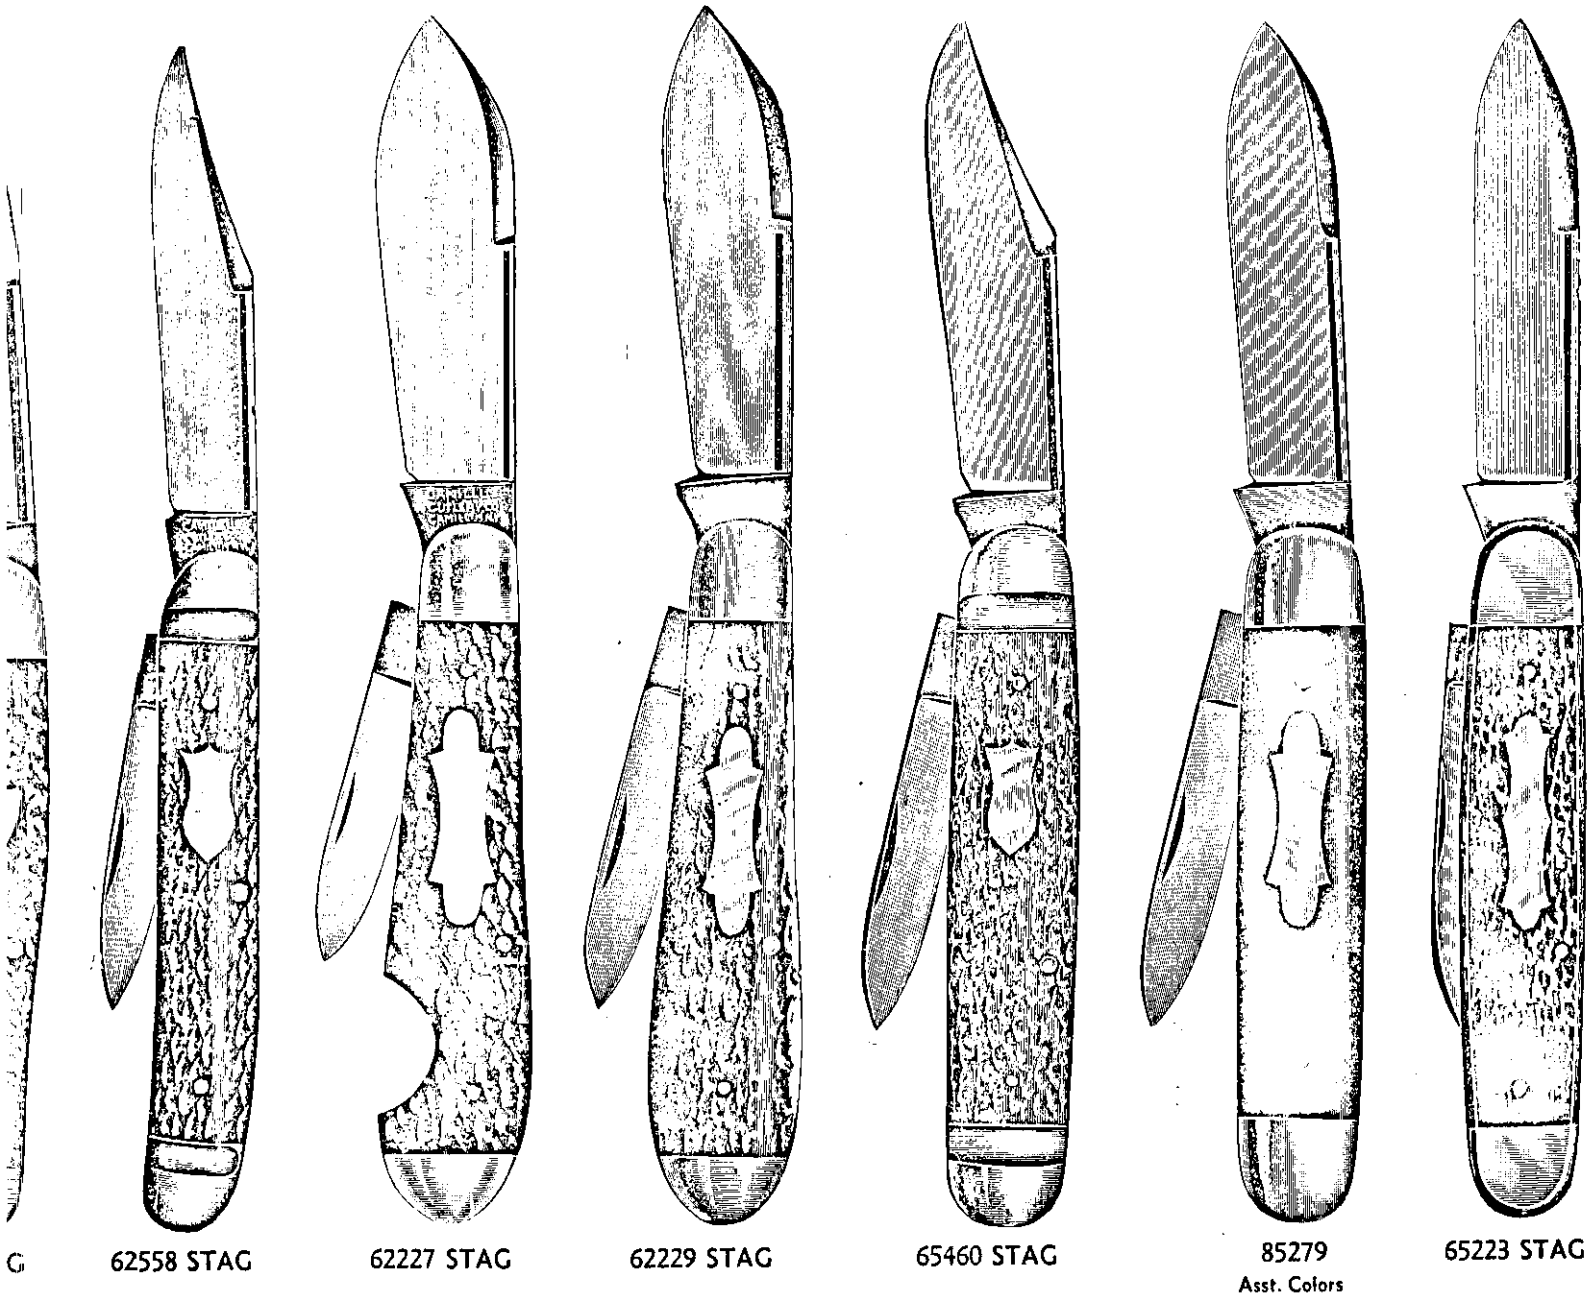

AG
lip

85414
Asst. Colors
Spear or Clip

65414 STAG
Sheepfoot

65474 STAG

65472 STAG

65536 STAG

66582 STAG

SWORD BRAND
POCKET KNIVES

American Standard Sword Brand Pocket Knives—Highest Quality Steel Blades, Specially Tempered and Ground to a Keen Cutting Edge—All Master Blades Mirror polished. Every Sword Brand Knife is Brass Lined and Has Nickel Silver Cap, Bolsters and Shield.