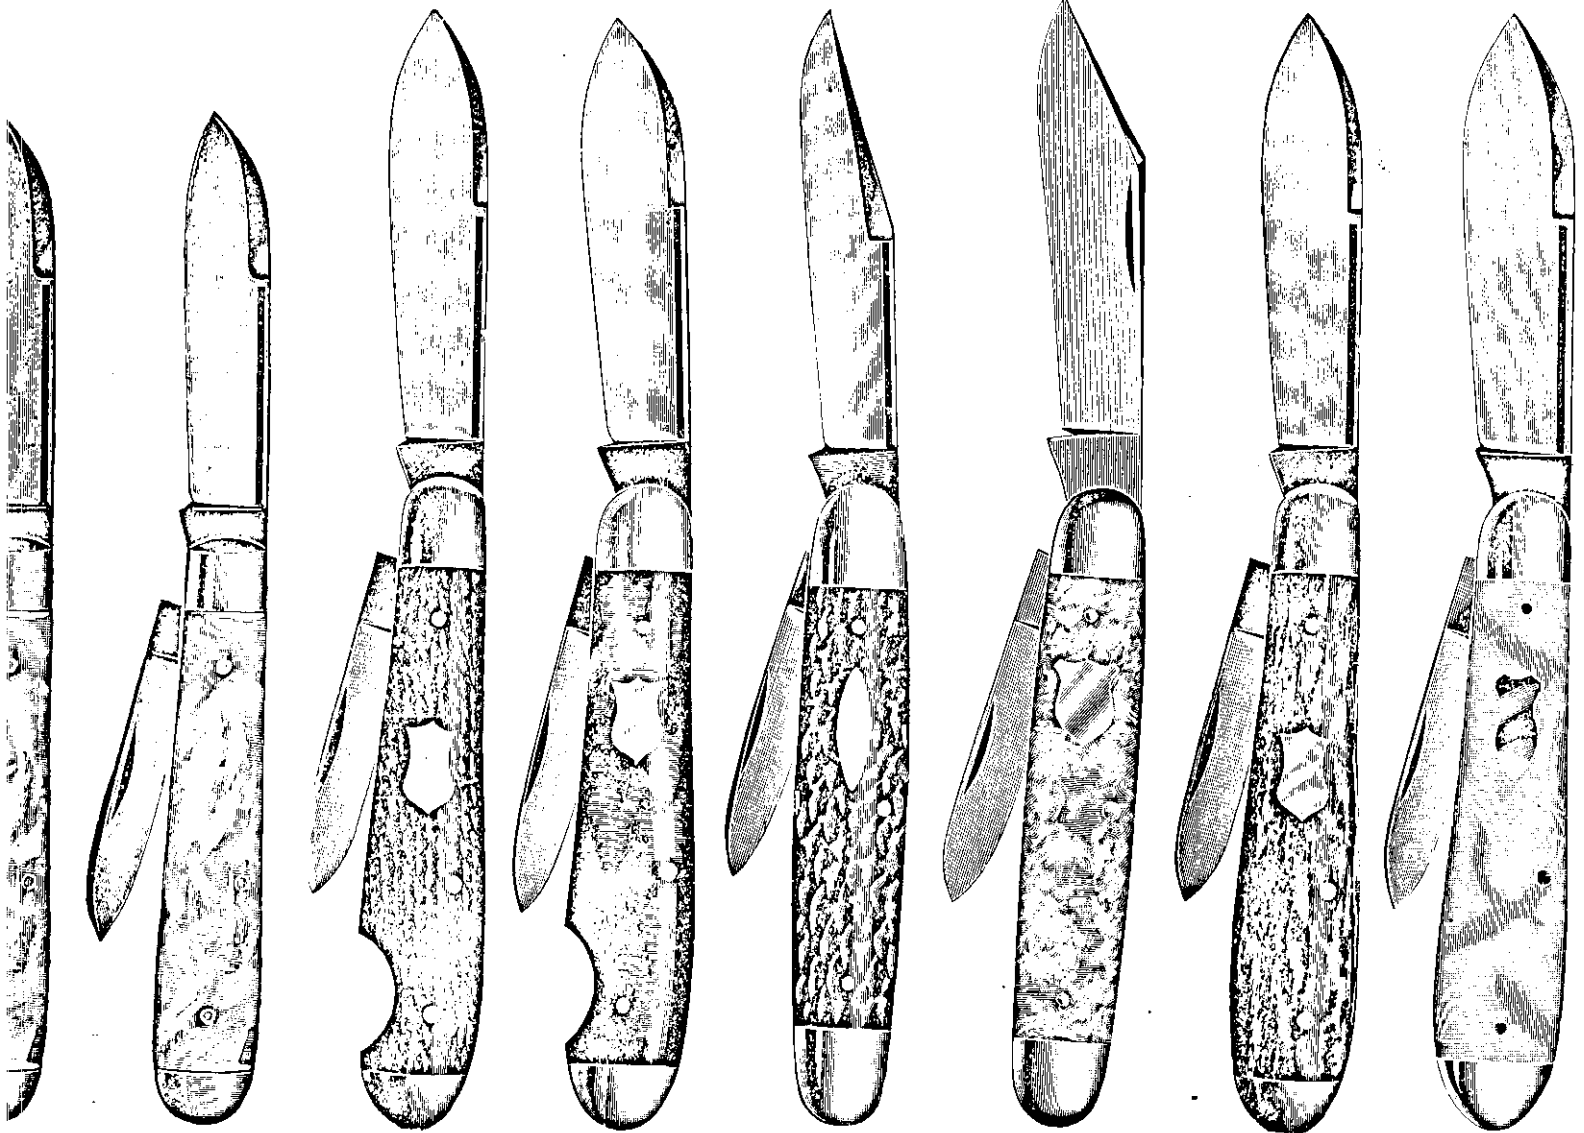

POCKET KNIVES

FAST SELLING

SPECIALS

Well Known Standard American
SWORD BRAND and SYRACUSE
CUTLERY

SYRACUSE

POCKET KNIVES

Syracuse Knives—All Brass Lined, Nickel Silver Caps, Bolsters and Shields—Blades of Finest Quality Steel, Specially Tempered, Ground to a Keen, Lasting Edge—Large Blades Mirror Polished.

SYRACUSE

POCKET KNIVES

Syracuse Knives — All Brass Lined, Nickel Silver Caps, Bolsters and Shields—Blades of Finest Quality Steel, Specially Tempered, Ground to a Keen, Lasting Edge—Large Blades Mirror Polished.