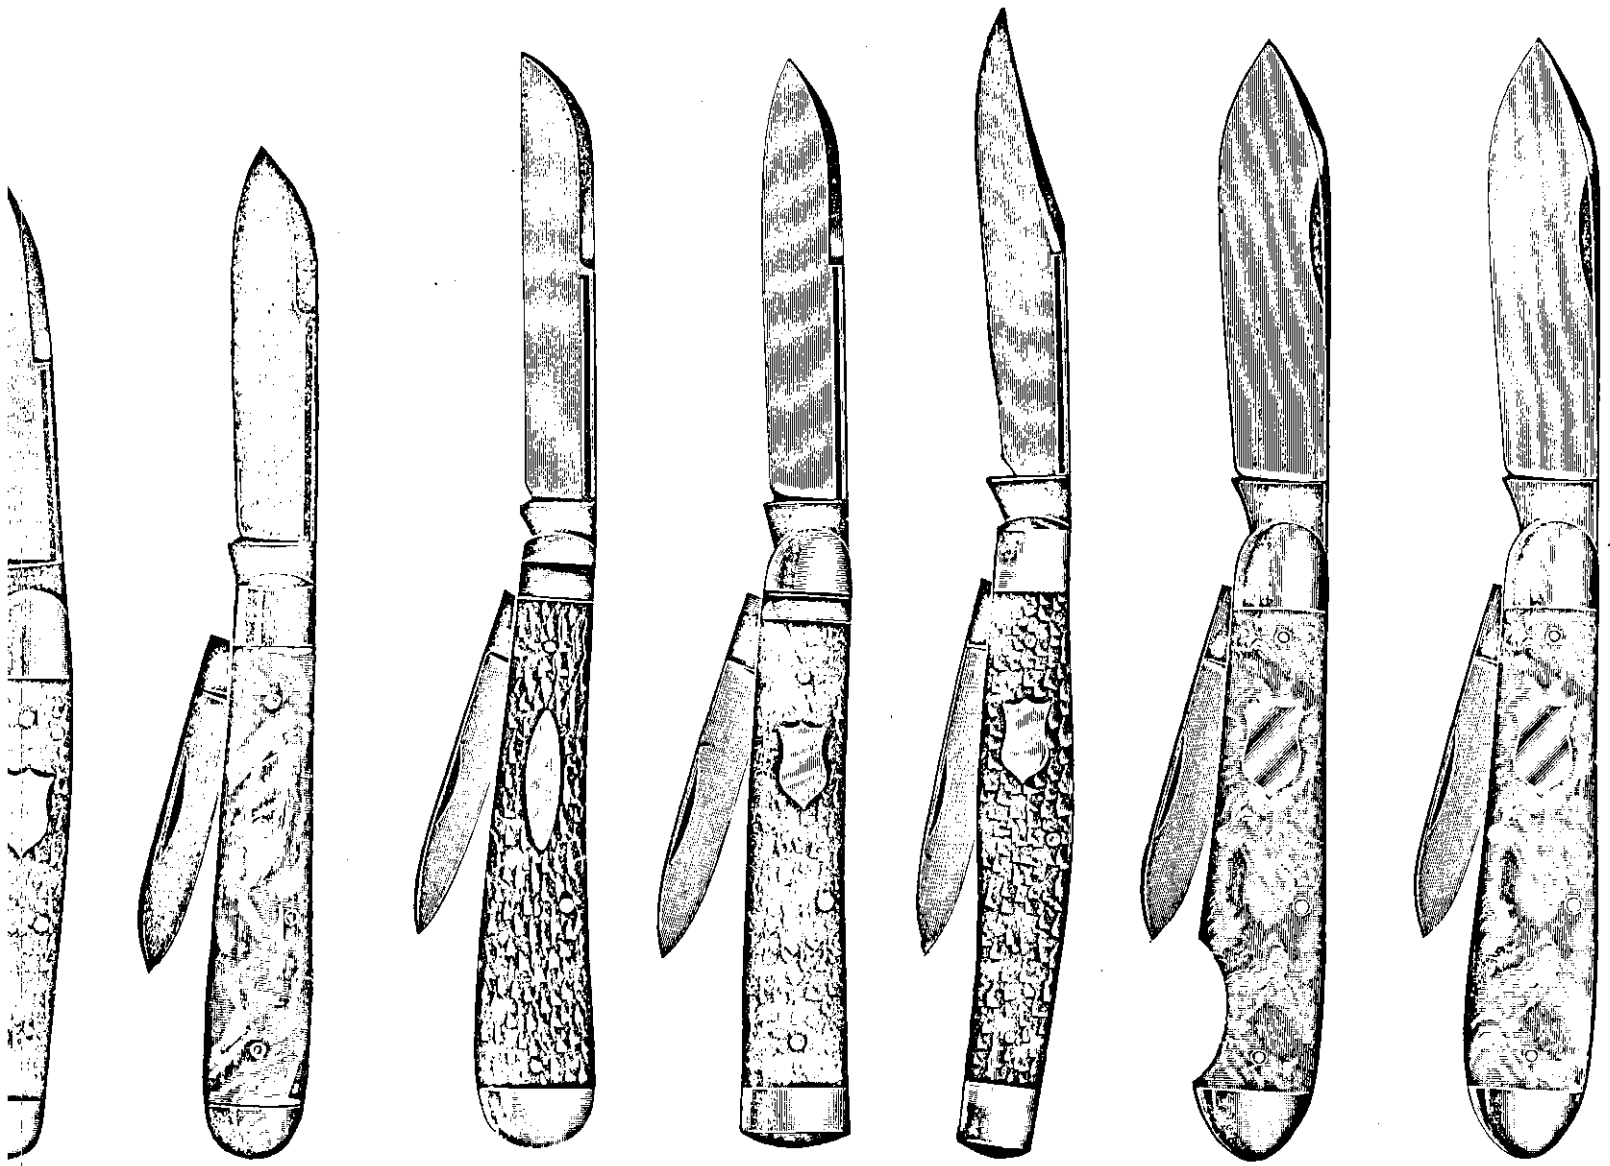

TAG

67577 STAG

67575 STAG

87575

Asst. Colors

67576 STAG

 SWORD BRAND
 POCKET KNIVES

American Standard Sword Brand Pocket Knives—Highest Quality Steel Blades, Specially Tempered and Ground to a Keen Cutting Edge—All Master Blades Mirror polished. Every Sword Brand Knife is Brass Lined and Has Nickel Silver Caps, Bolsters and Shield.