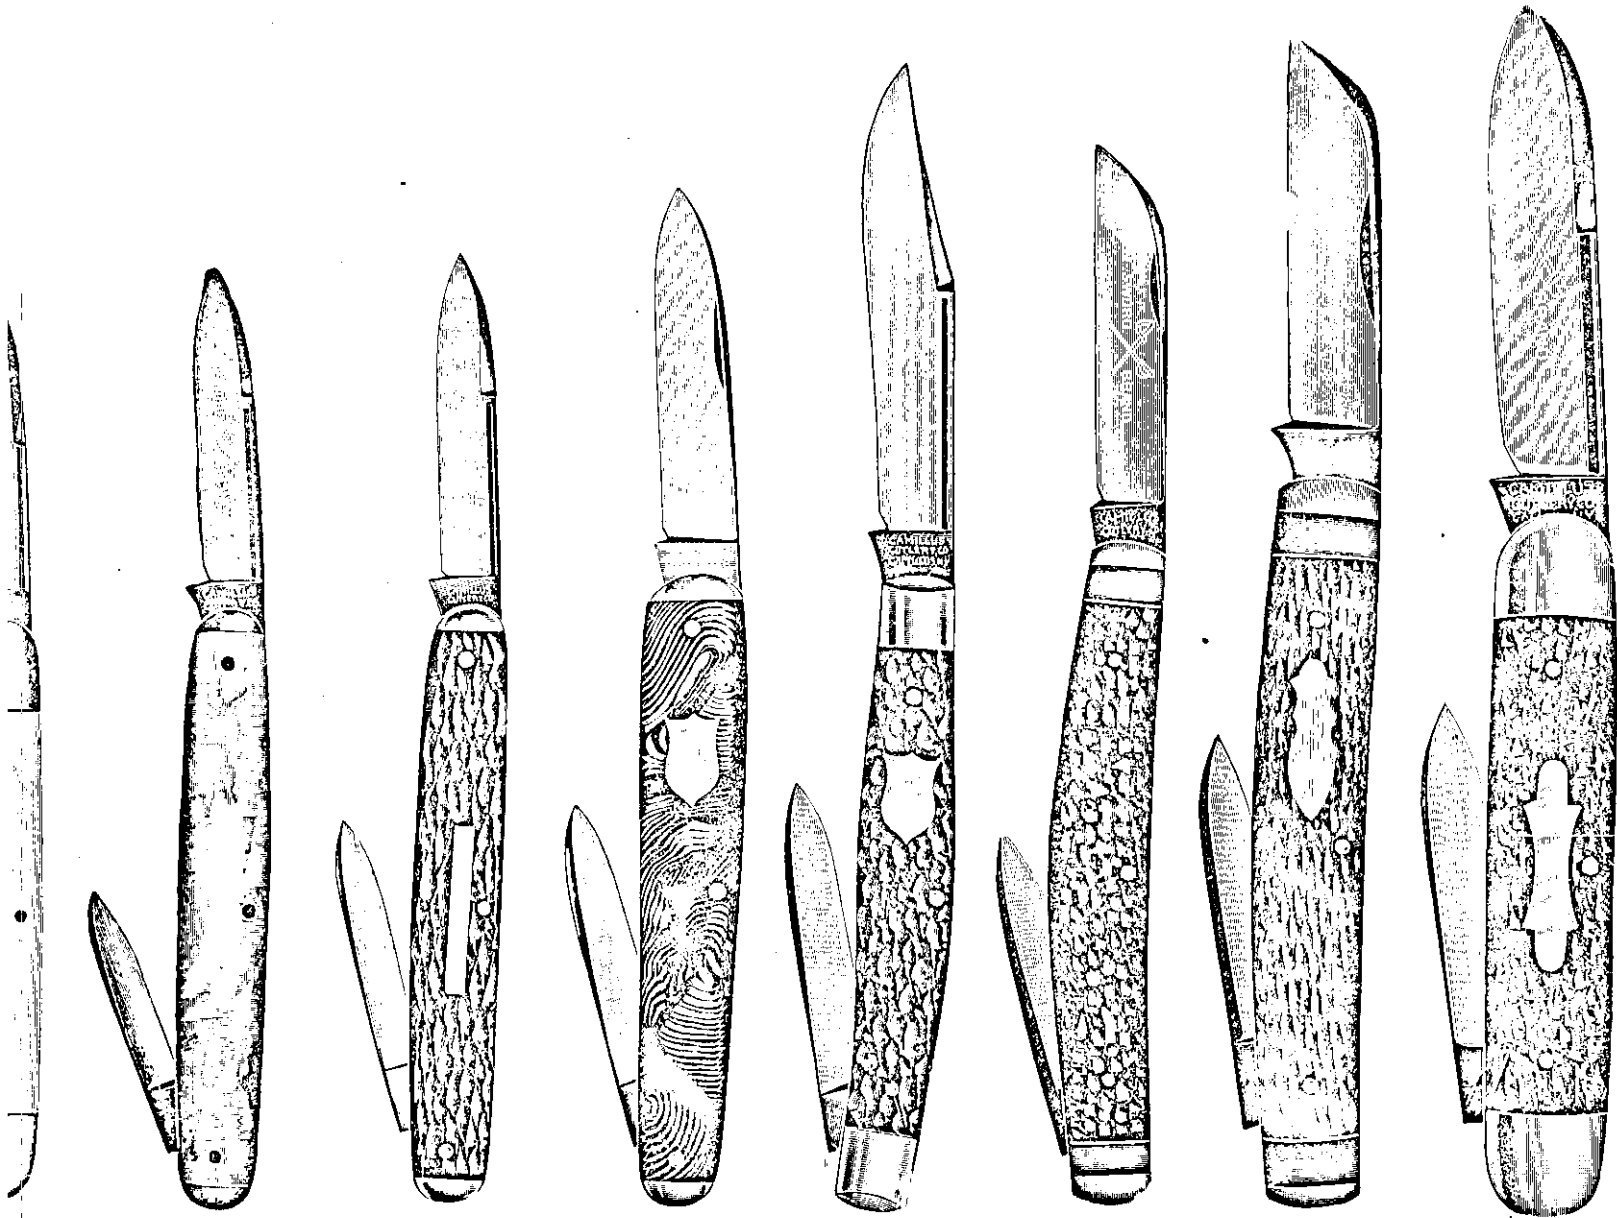

62421 STAG

62401 STAG

62422½ STAG

62281 STAG

62404 STAG

SWORD BRAND
POCKET KNIVES

American Standard Sword Brand Pocket Knives—Highest Quality Steel Blades, Specially Tempered and Ground to a Keen Cutting Edge—All Master Blades Mirror polished. Every Sword Brand Knife is Brass Lined and Has Nickel Silver Caps, Bolsters and Shield.