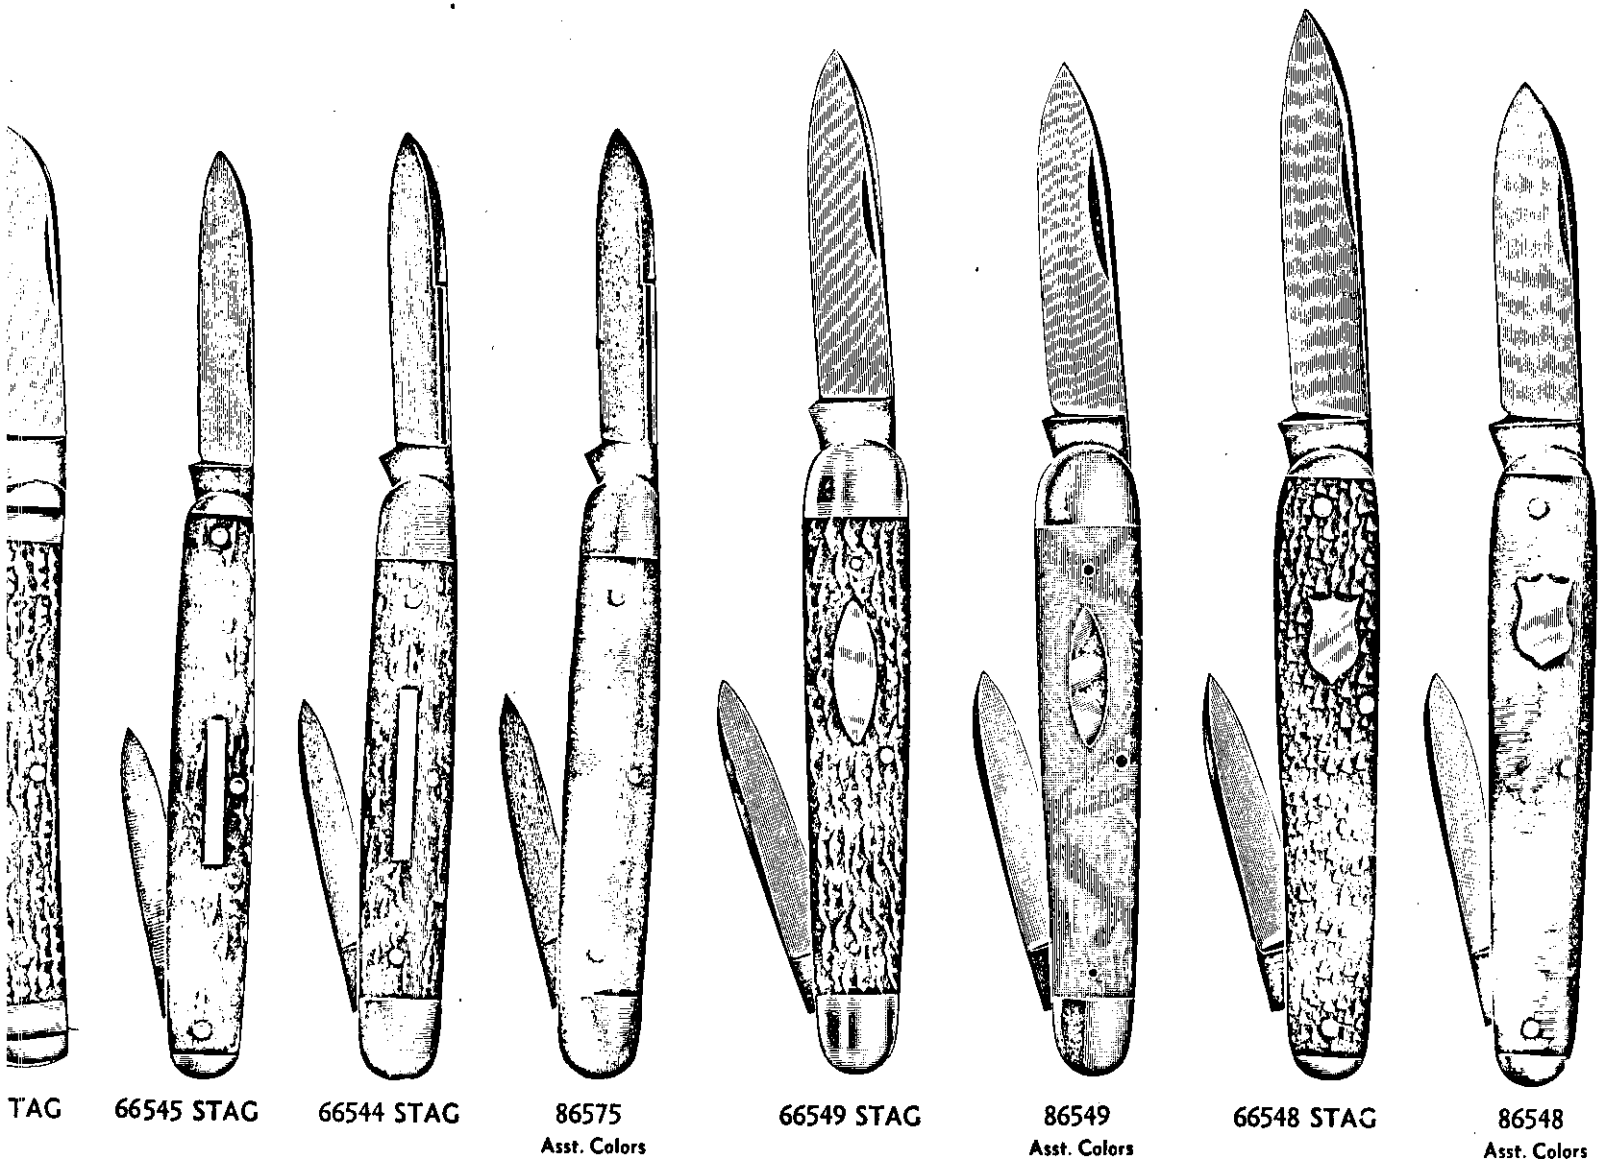

POCKET KNIVES

FAST SELLING

SPECIALS

Well Known Standard American
SWORD BRAND and SYRACUSE
CUTLERY

SYRACUSE

POCKET KNIVES

Syracuse Knives—All Brass Lined, Nickel Silver Caps, Bolsters and Shields—Blades of Finest Quality Steel, Specially Tempered, Ground to a Keen, Lasting Edge—Large Blades Mirror Polished.

SYRACUSE

POCKET KNIVES

Syracuse Knives — All Brass Lined, Nickel Silver Caps, Bolsters and Shields—Blades of Finest Quality Steel, Specially Tempered, Ground to a Keen, Lasting Edge—Large Blades Mirror Polished.

SYRACUSE

POCKET KNIVES

Syracuse Knives—All Brass Lined, Nickel Silver Caps, Bolsters and Shields—Blades of Finest Quality Steel, Specially Tempered, Ground to a Keen, Lasting Edge—Large Blades Mirror Polished.