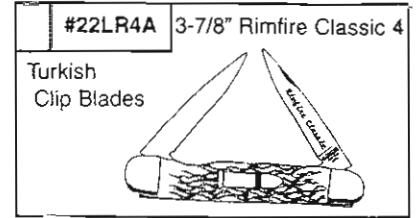

Suggested Retail $ 20.95