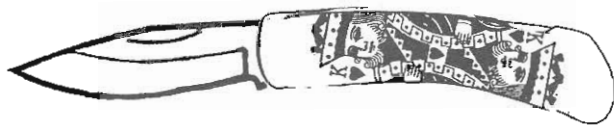

Western Duralens® Gambler Lockbacks

Now Available in Duralens® Handle...
Very Attractively Priced

Available 2nd Quarter