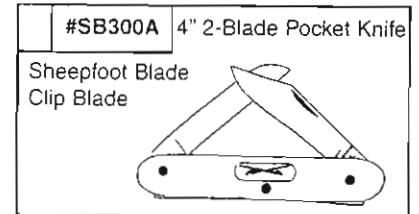

Suggested Retail \$ 20.95

Suggested Retail \$ 23.95

Suggested Retail \$ 23.95

Suggested Retail \$ 21.95

Suggested Retail \$ 12.49

THE ROSEWOOD COLLECTION NOW BETTER THAN EVER!

BB100 8-Piece Assortment

One Each of the Following Included: