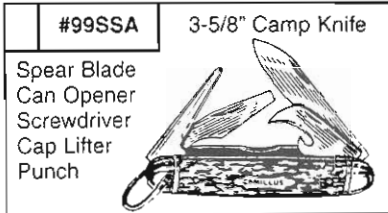

Suggested Retail \$ 23.49
 Available Mid-January

BSA002 Norman Rockwell - Limited Edition

Commemorative Norman Rockwell Picture Knife

3-5/8" Length Closed (6-1/4" Open)
 2-3/8" Stainless Steel Spear Blade, Can Opener,
 Punch, Screwdriver and Cap Lifter
 4-Color Norman Rockwell Scene Under Lexan Mark Side Handle
 Boy Scout Oath Under Green Lexan Pile Side Handle
 Nickel-Silver Bolsters

Suggested Retail \$ 67.95
 Available February 1997

#CL11 WOODCRAFT LETTER OPENER

Laminated 2-Tone Woodcraft Handle
 5" Stainless Steel Blade 9-1/4" Overall Length

Suggested Retail \$ 22.95

1997 NEW PRODUCT INTRODUCTIONS

This blister package is versatile and can accommodate other Camillus folding knives...
Have it your way!

THE KNIFE THAT BELONGS IN EVERY POCKET!

Reliable Camillus Pocket Knives

Now Packaged in Your Favorite
Blue Jeans Pocket

Suggested Retail \$ 20.95

Suggested Retail \$ 23.95

Suggested Retail \$ 23.95

Suggested Retail \$ 21.95

Suggested Retail \$ 12.49

THE ROSEWOOD COLLECTION NOW BETTER THAN EVER!

BB100 8-Piece Assortment

One Each of the Following Included: