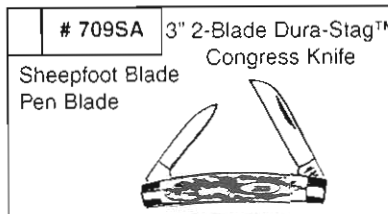

Suggested Retail \$ 23.49
 Available Mid-January

BSA002 Norman Rockwell - Limited Edition

Commemorative Norman Rockwell Picture Knife

3-5/8" Length Closed (6-1/4" Open)
 2-3/8" Stainless Steel Spear Blade, Can Opener,
 Punch, Screwdriver and Cap Lifter
 4-Color Norman Rockwell Scene Under Lexan Mark Side Handle
 Boy Scout Oath Under Green Lexan Pile Side Handle
 Nickel-Silver Bolsters

This blister package is versatile and can accommodate other Camillus folding knives...
Have it your way!

THE KNIFE THAT BELONGS IN EVERY POCKET!

Reliable Camillus Pocket Knives

Now Packaged in Your Favorite
Blue Jeans Pocket

Suggested Retail \$ 20.95

Suggested Retail \$ 23.95

Suggested Retail \$ 23.95

Suggested Retail \$ 21.95

Suggested Retail \$ 12.49

THE ROSEWOOD COLLECTION NOW BETTER THAN EVER!

BB100 8-Piece Assortment

One Each of the Following Included: