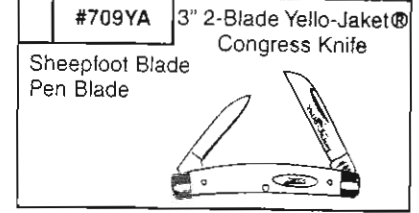

Suggested Retail \$ 23.49
 Available Mid-January

BSA002 Norman Rockwell - Limited Edition

Commemorative Norman Rockwell Picture Knife

3-5/8" Length Closed (6-1/4" Open)
 2-3/8" Stainless Steel Spear Blade, Can Opener,
 Punch, Screwdriver and Cap Lifter
 4-Color Norman Rockwell Scene Under Lexan Mark Side Handle
 Boy Scout Oath Under Green Lexan Pile Side Handle
 Nickel-Silver Bolsters

Suggested Retail \$ 20.95

Suggested Retail \$ 23.95

Suggested Retail \$ 23.95

Suggested Retail \$ 21.95

Suggested Retail \$ 12.49

THE ROSEWOOD COLLECTION NOW BETTER THAN EVER!

BB100 8-Piece Assortment

One Each of the Following Included: